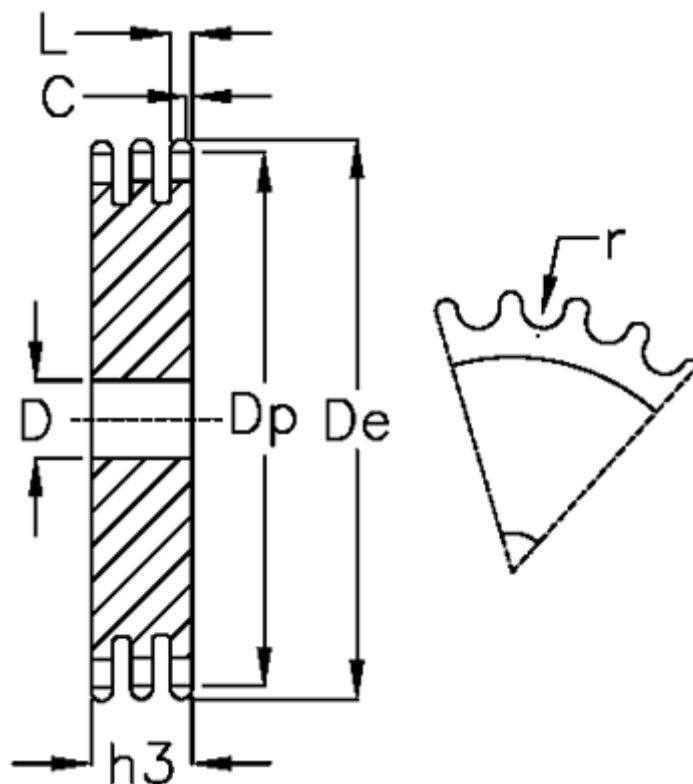

Article number: 616023006047

Description: Plate wheel 10 B-3 Z=47 triplex

Measures

C	= 2
D	= 25
De	= 245.1
Dp	= 237.68
For chain size	= 5/8 x 3/8
For chain type	= 10 B-3
h3	= 42.1
L	= 9

Number of teeth	= 47
r	= 10.16